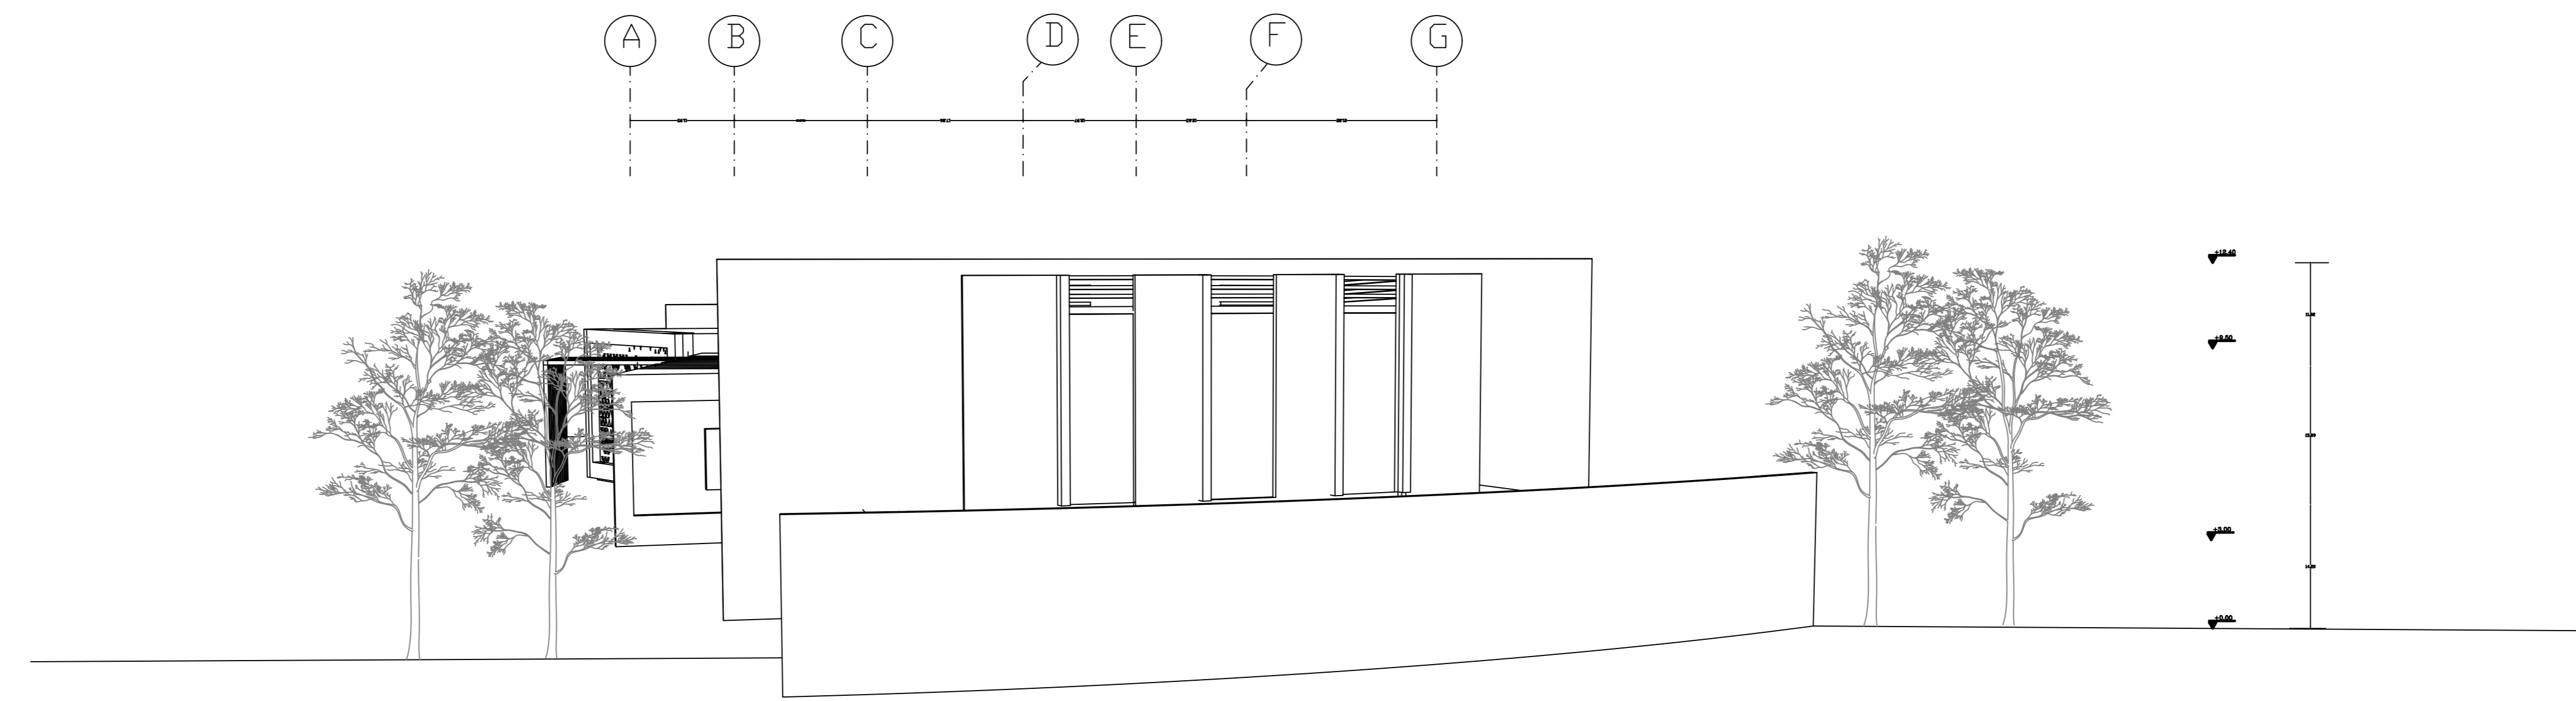

Hussain Swaity

Drawing Title:

Elevations

Scale : 1 : 200

Sheet NO : A1

Date :

11 / 6/ 2020

west Elevation

Supervisor :

Dr: Shireen alqadi

Arch : Liza Zaro

Done By :

Maha Halawany
Hussain Swaity

Drawing Title:

Elevations

Scale : 1 : 200