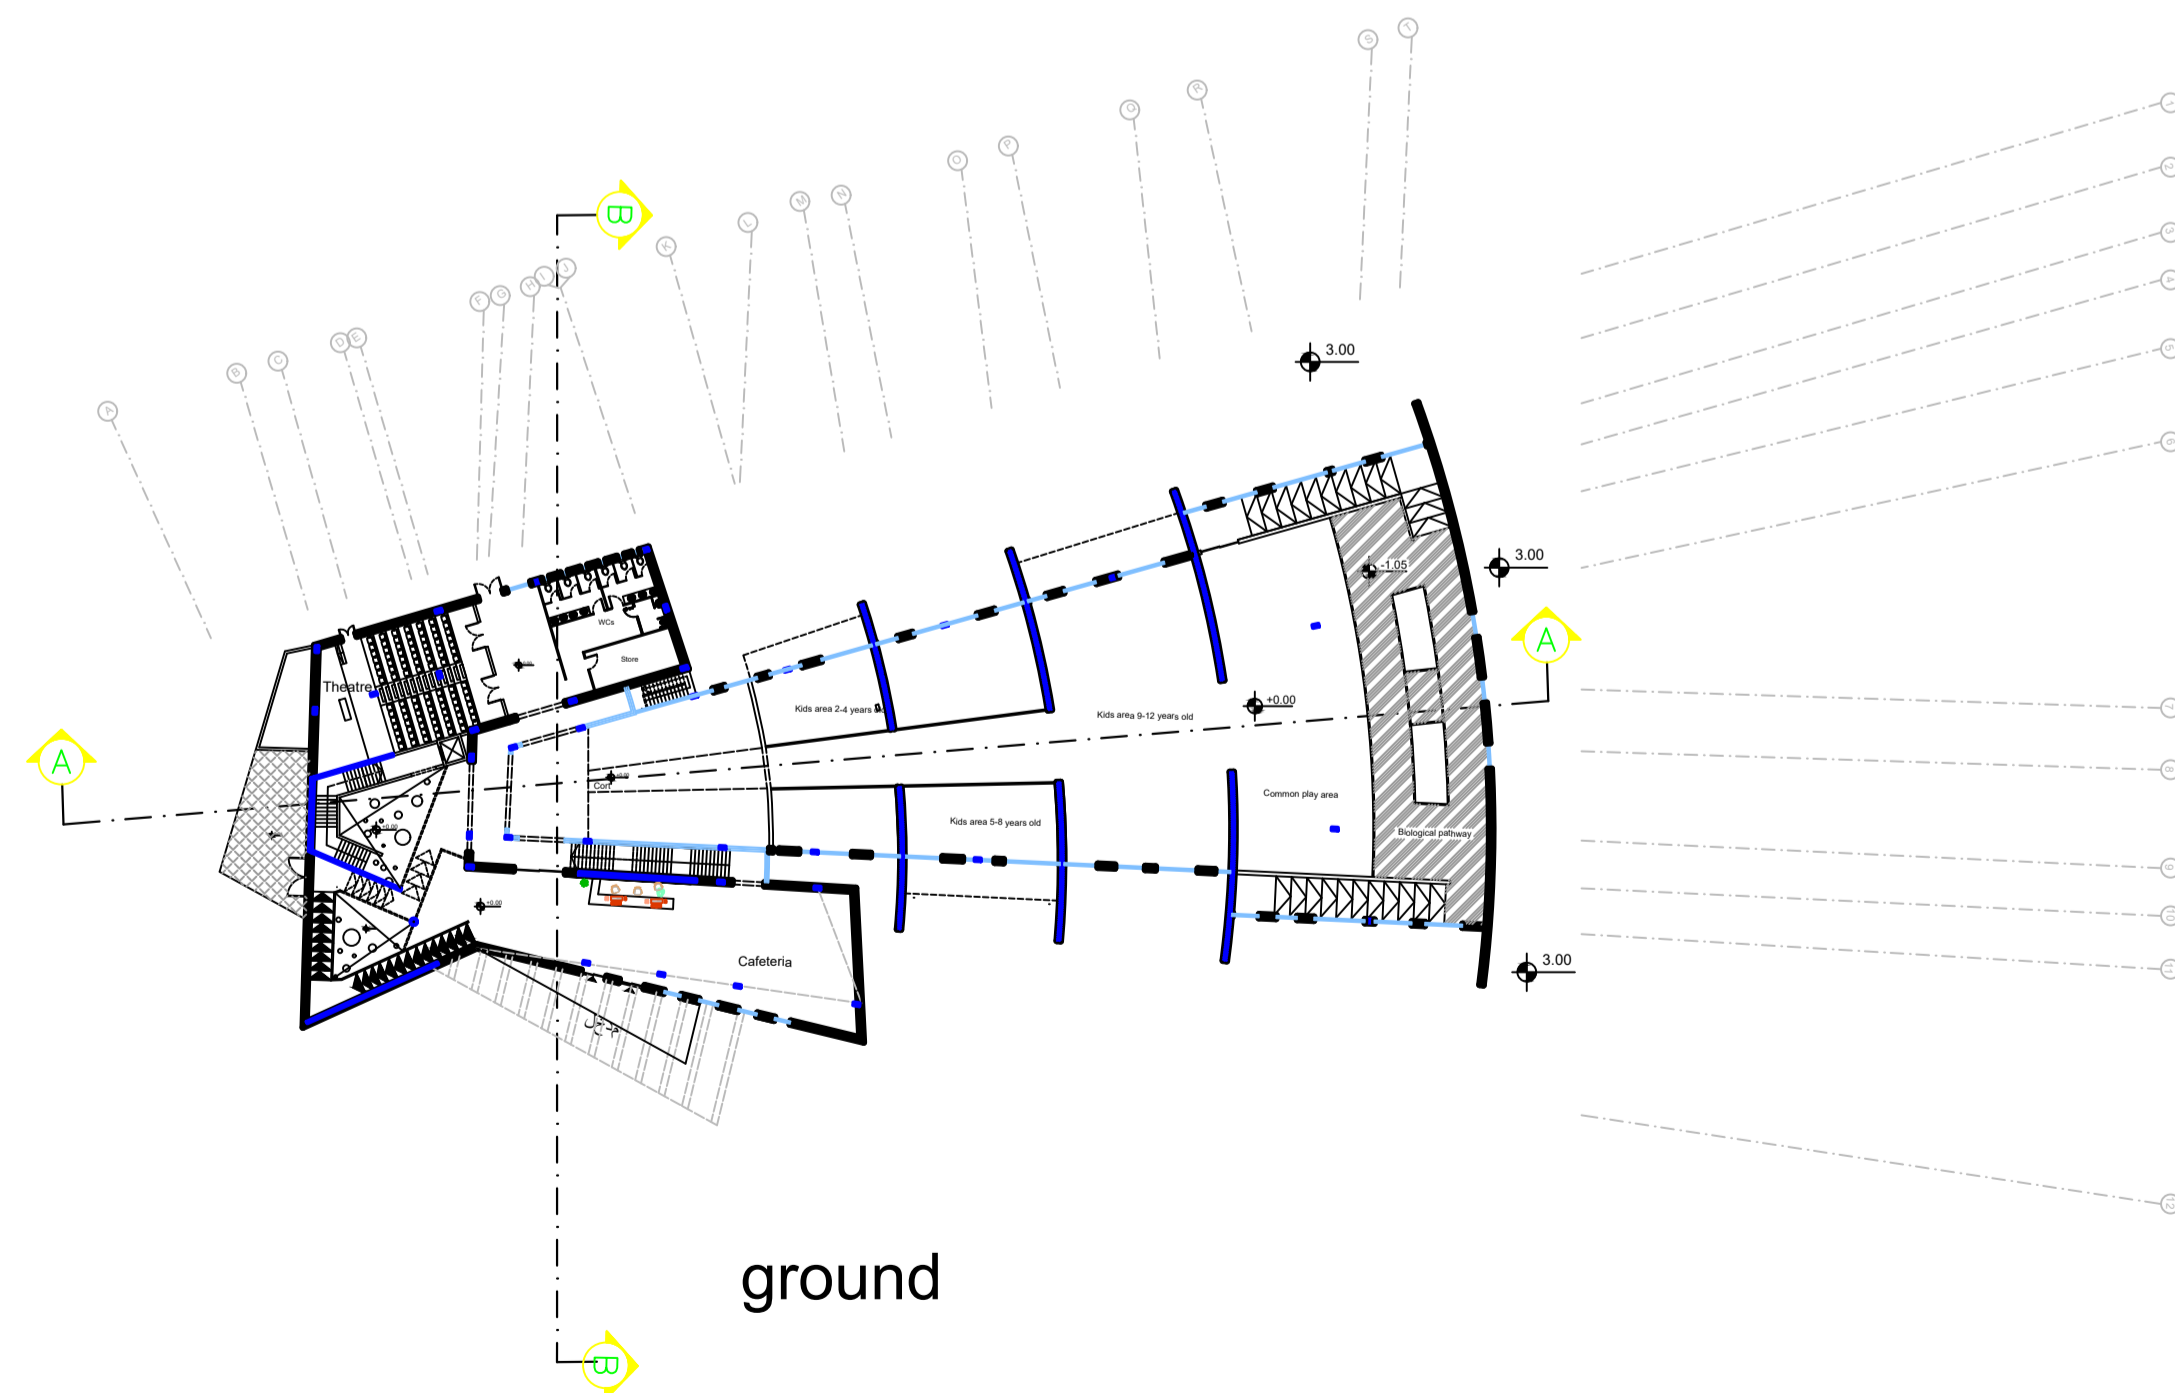

Palestine Polytechnic University
College of Engineering
Civil & Architecture Department
Architectural Engineering

Graduation Project

مركز ابداعى لتنمية مواهب
الاطفال وتطوير قدراتهم

الخليل - جبل ابو رمان

Supervisor :

Dr: Shireen alqadi

Arch : Liza Zaro

Done By :

Maha Halawany
Hussain Swaity

Drawing Title:

Dimension

Scale : 1 : 200

Sheet NO : A1

Date :

11 / 6 / 2020