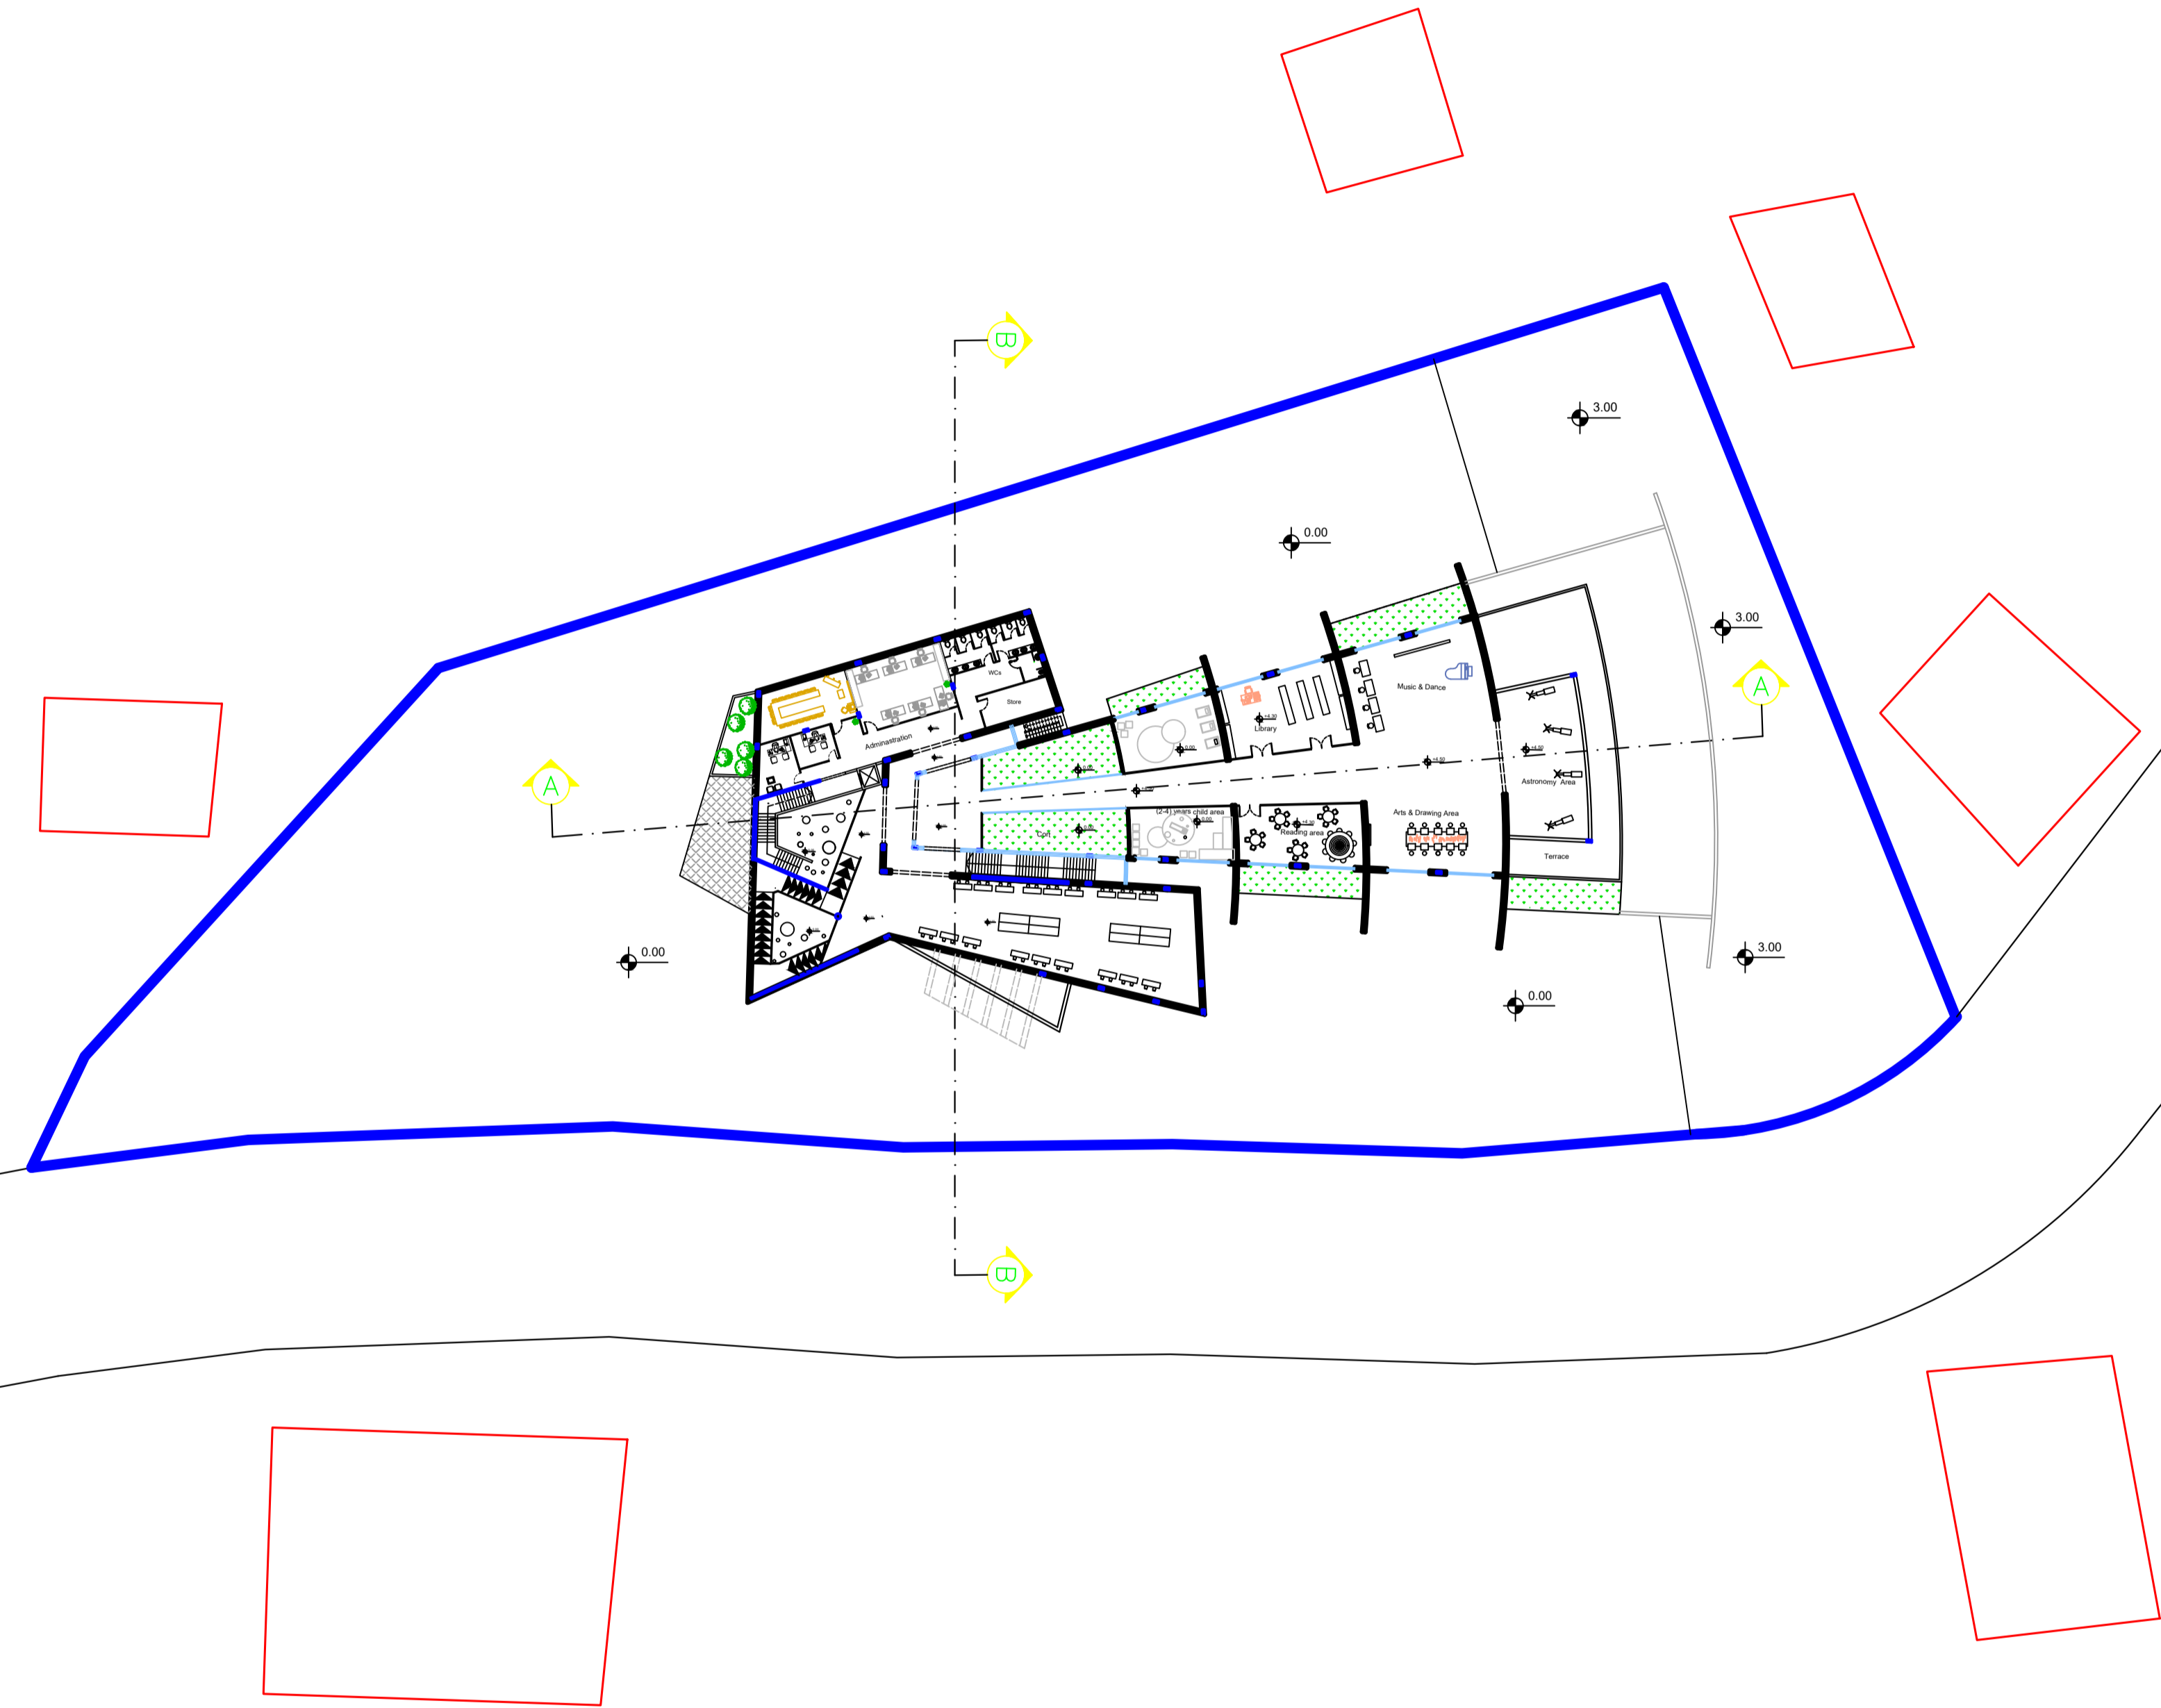

Palestine Polytechnic University
College of Engineering
Civil & Architecture Department
Architectural Engineering

Graduation Project

مركز ابداعي لتنمية مواهب
الأطفال وتطوير قدراتهم

الخليل - جبل ابو رمان

Supervisor :

Dr: Shireen alqadi
Arch : Liza Zaro

Done By :

Maha Halawany
Hussain Swaity

Drawing Title:

First Floor

Scale : 1 : 200

Sheet NO : A1

Date :

11 / 6/ 2020

○ — **First Floor**