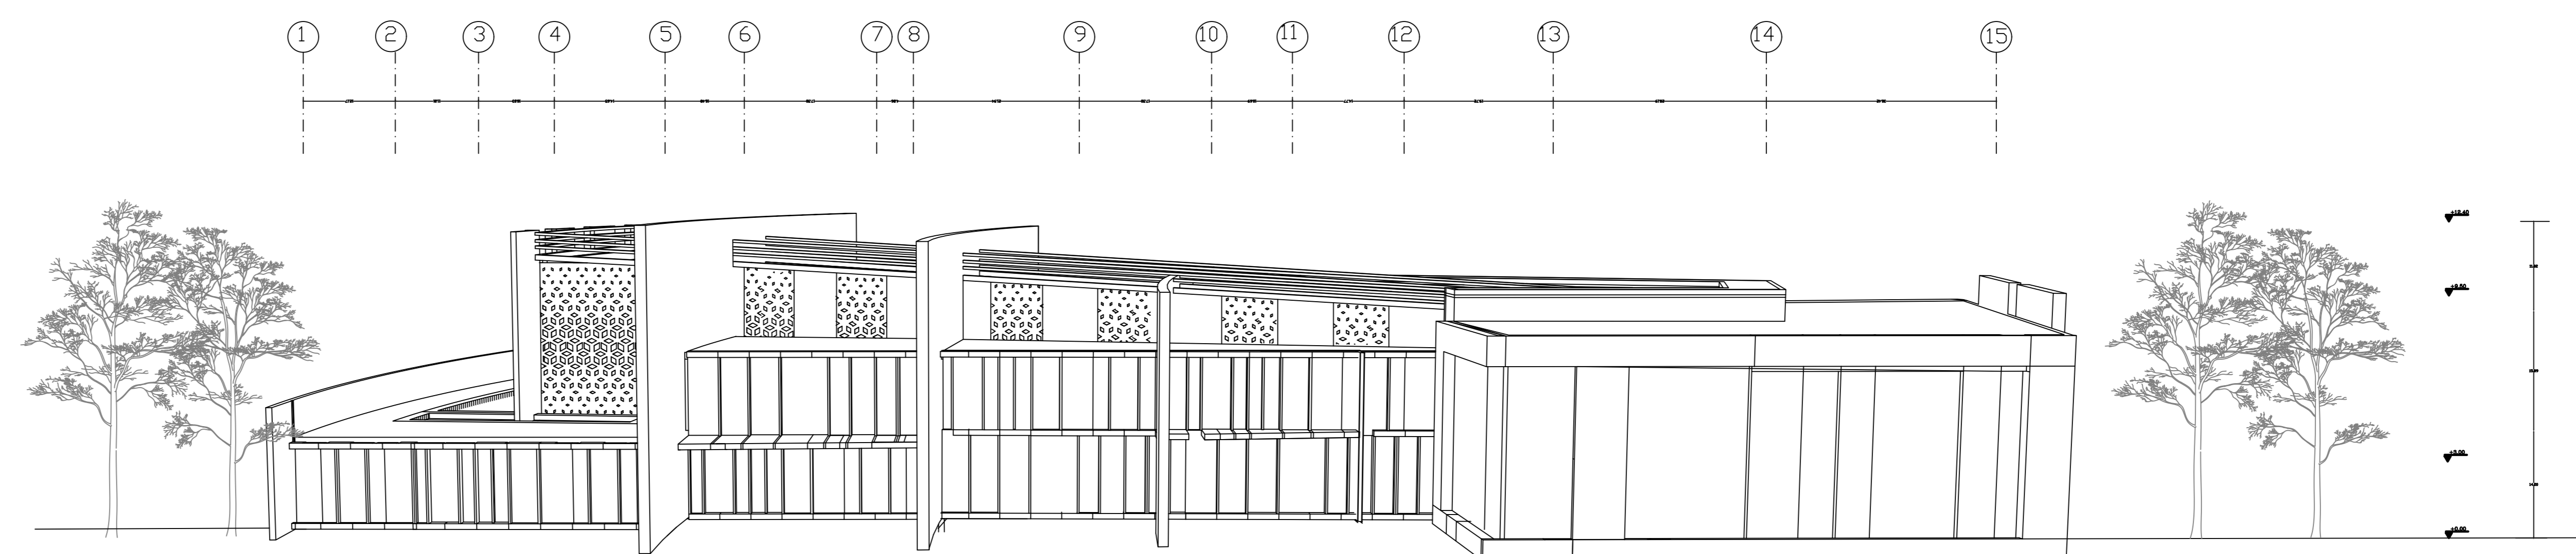

Hussain Swaity

Drawing Title:

Elevations

Scale : 1 : 200

Sheet NO : A1

Date :

11 / 6/ 2020

west Elevation

Supervisor :

Dr: Shireen alqadi

Arch : Liza Zaro

Done By :

Maha Halawany
Hussain Swaity

Drawing Title:

Elevations

Scale : 1 : 200

Sheet NO : A1

Date :

11 / 6 / 2020

North Elevation

South Elevation