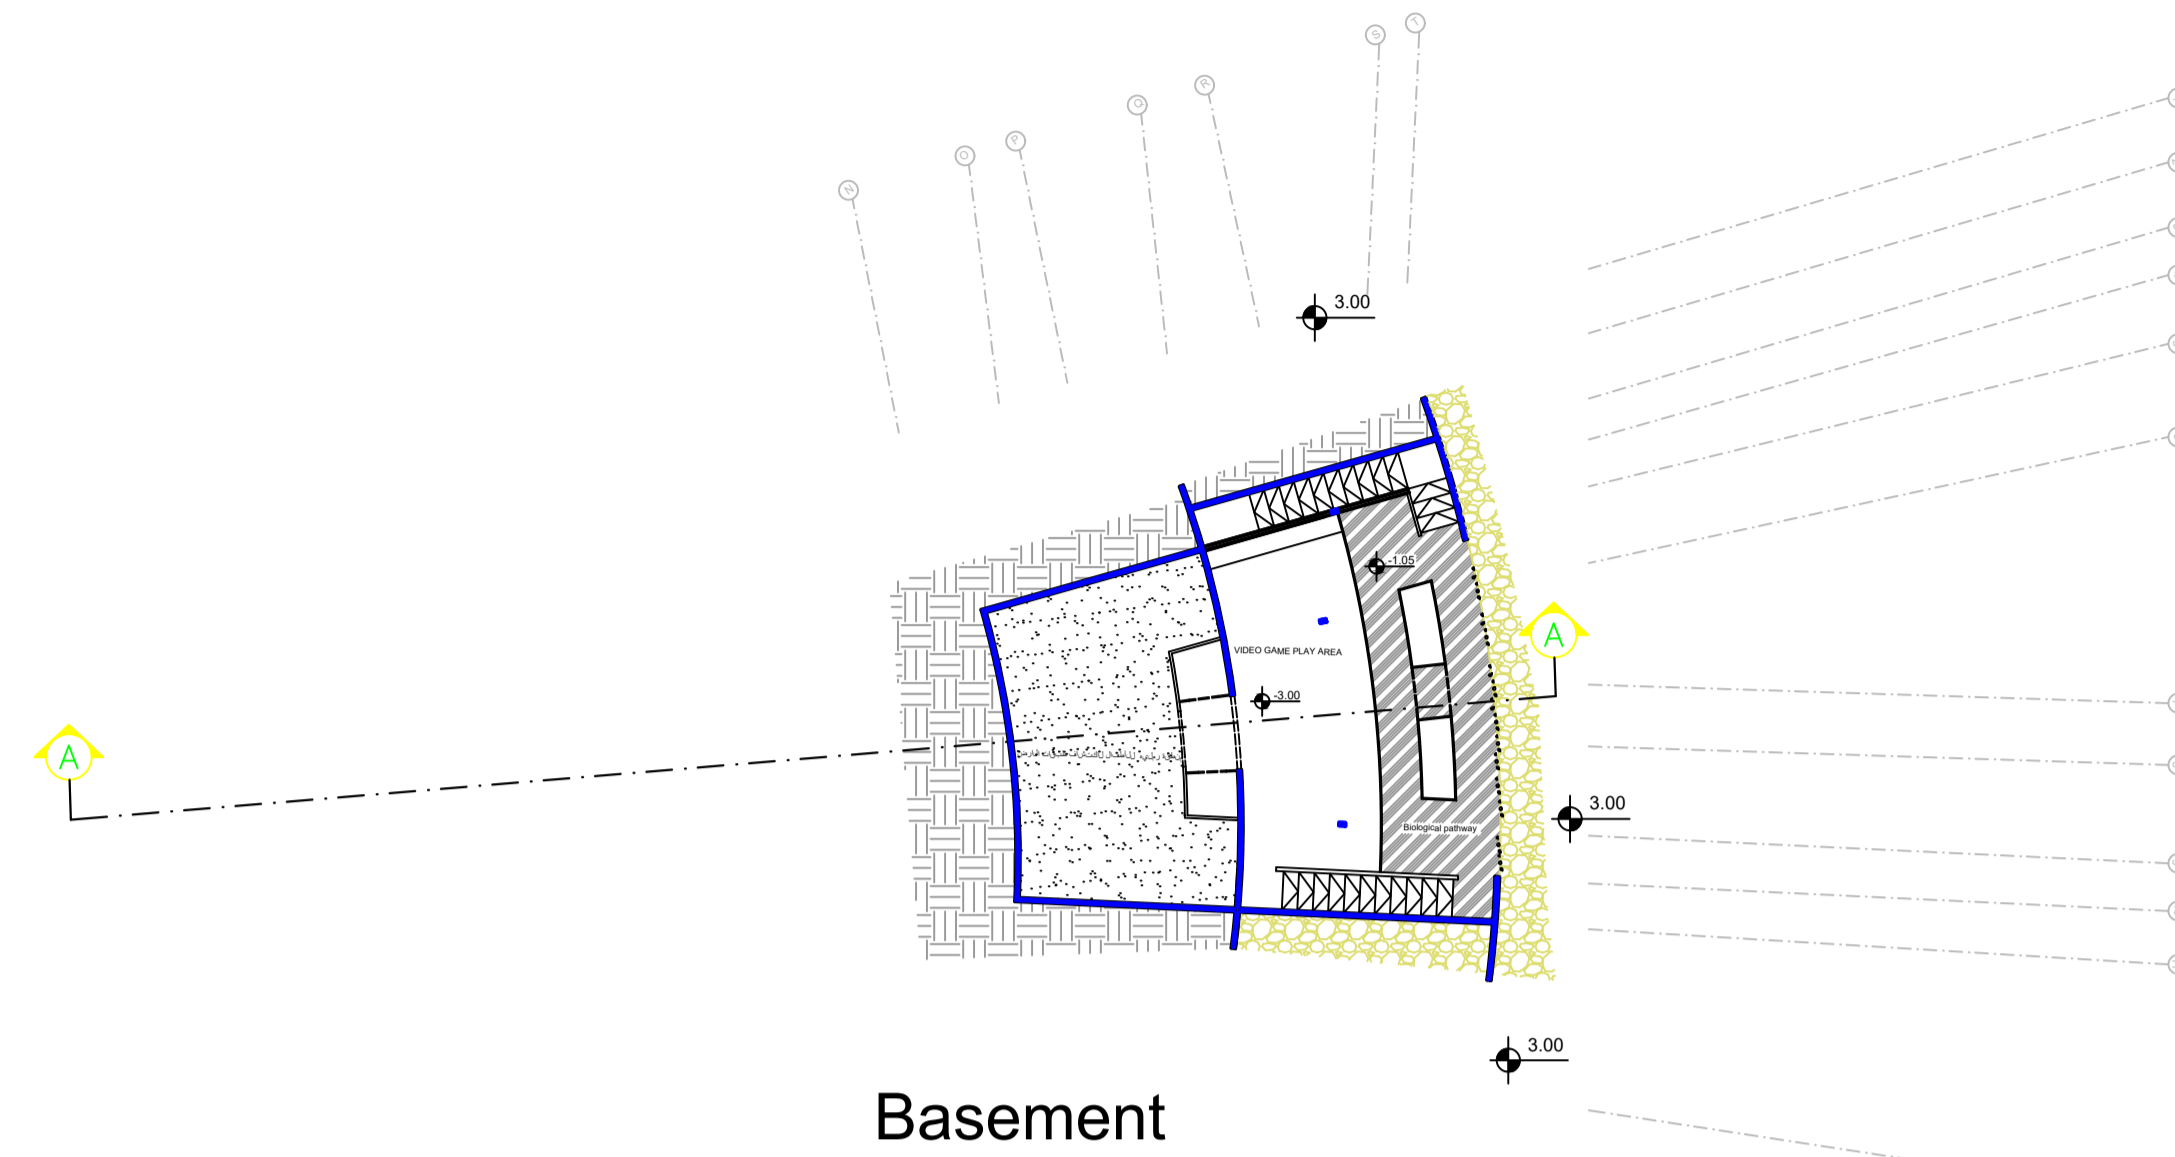

Palestine Polytechnic University
College of Engineering
Civil & Architecture Department
Architectural Engineering

Graduation Project

مركز ابداعى لتنمية مواهب
الاطفال وتطوير قدراتهم

الخليل - جبل ابو رمان

Supervisor :

Dr: Shireen alqadi

Arch : Liza Zaro

Done By :

Maha Halawany
Hussain Swaity

Drawing Title:

Dimension

Scale : 1 : 200

Sheet NO : A1

Date :

11 / 6 / 2020