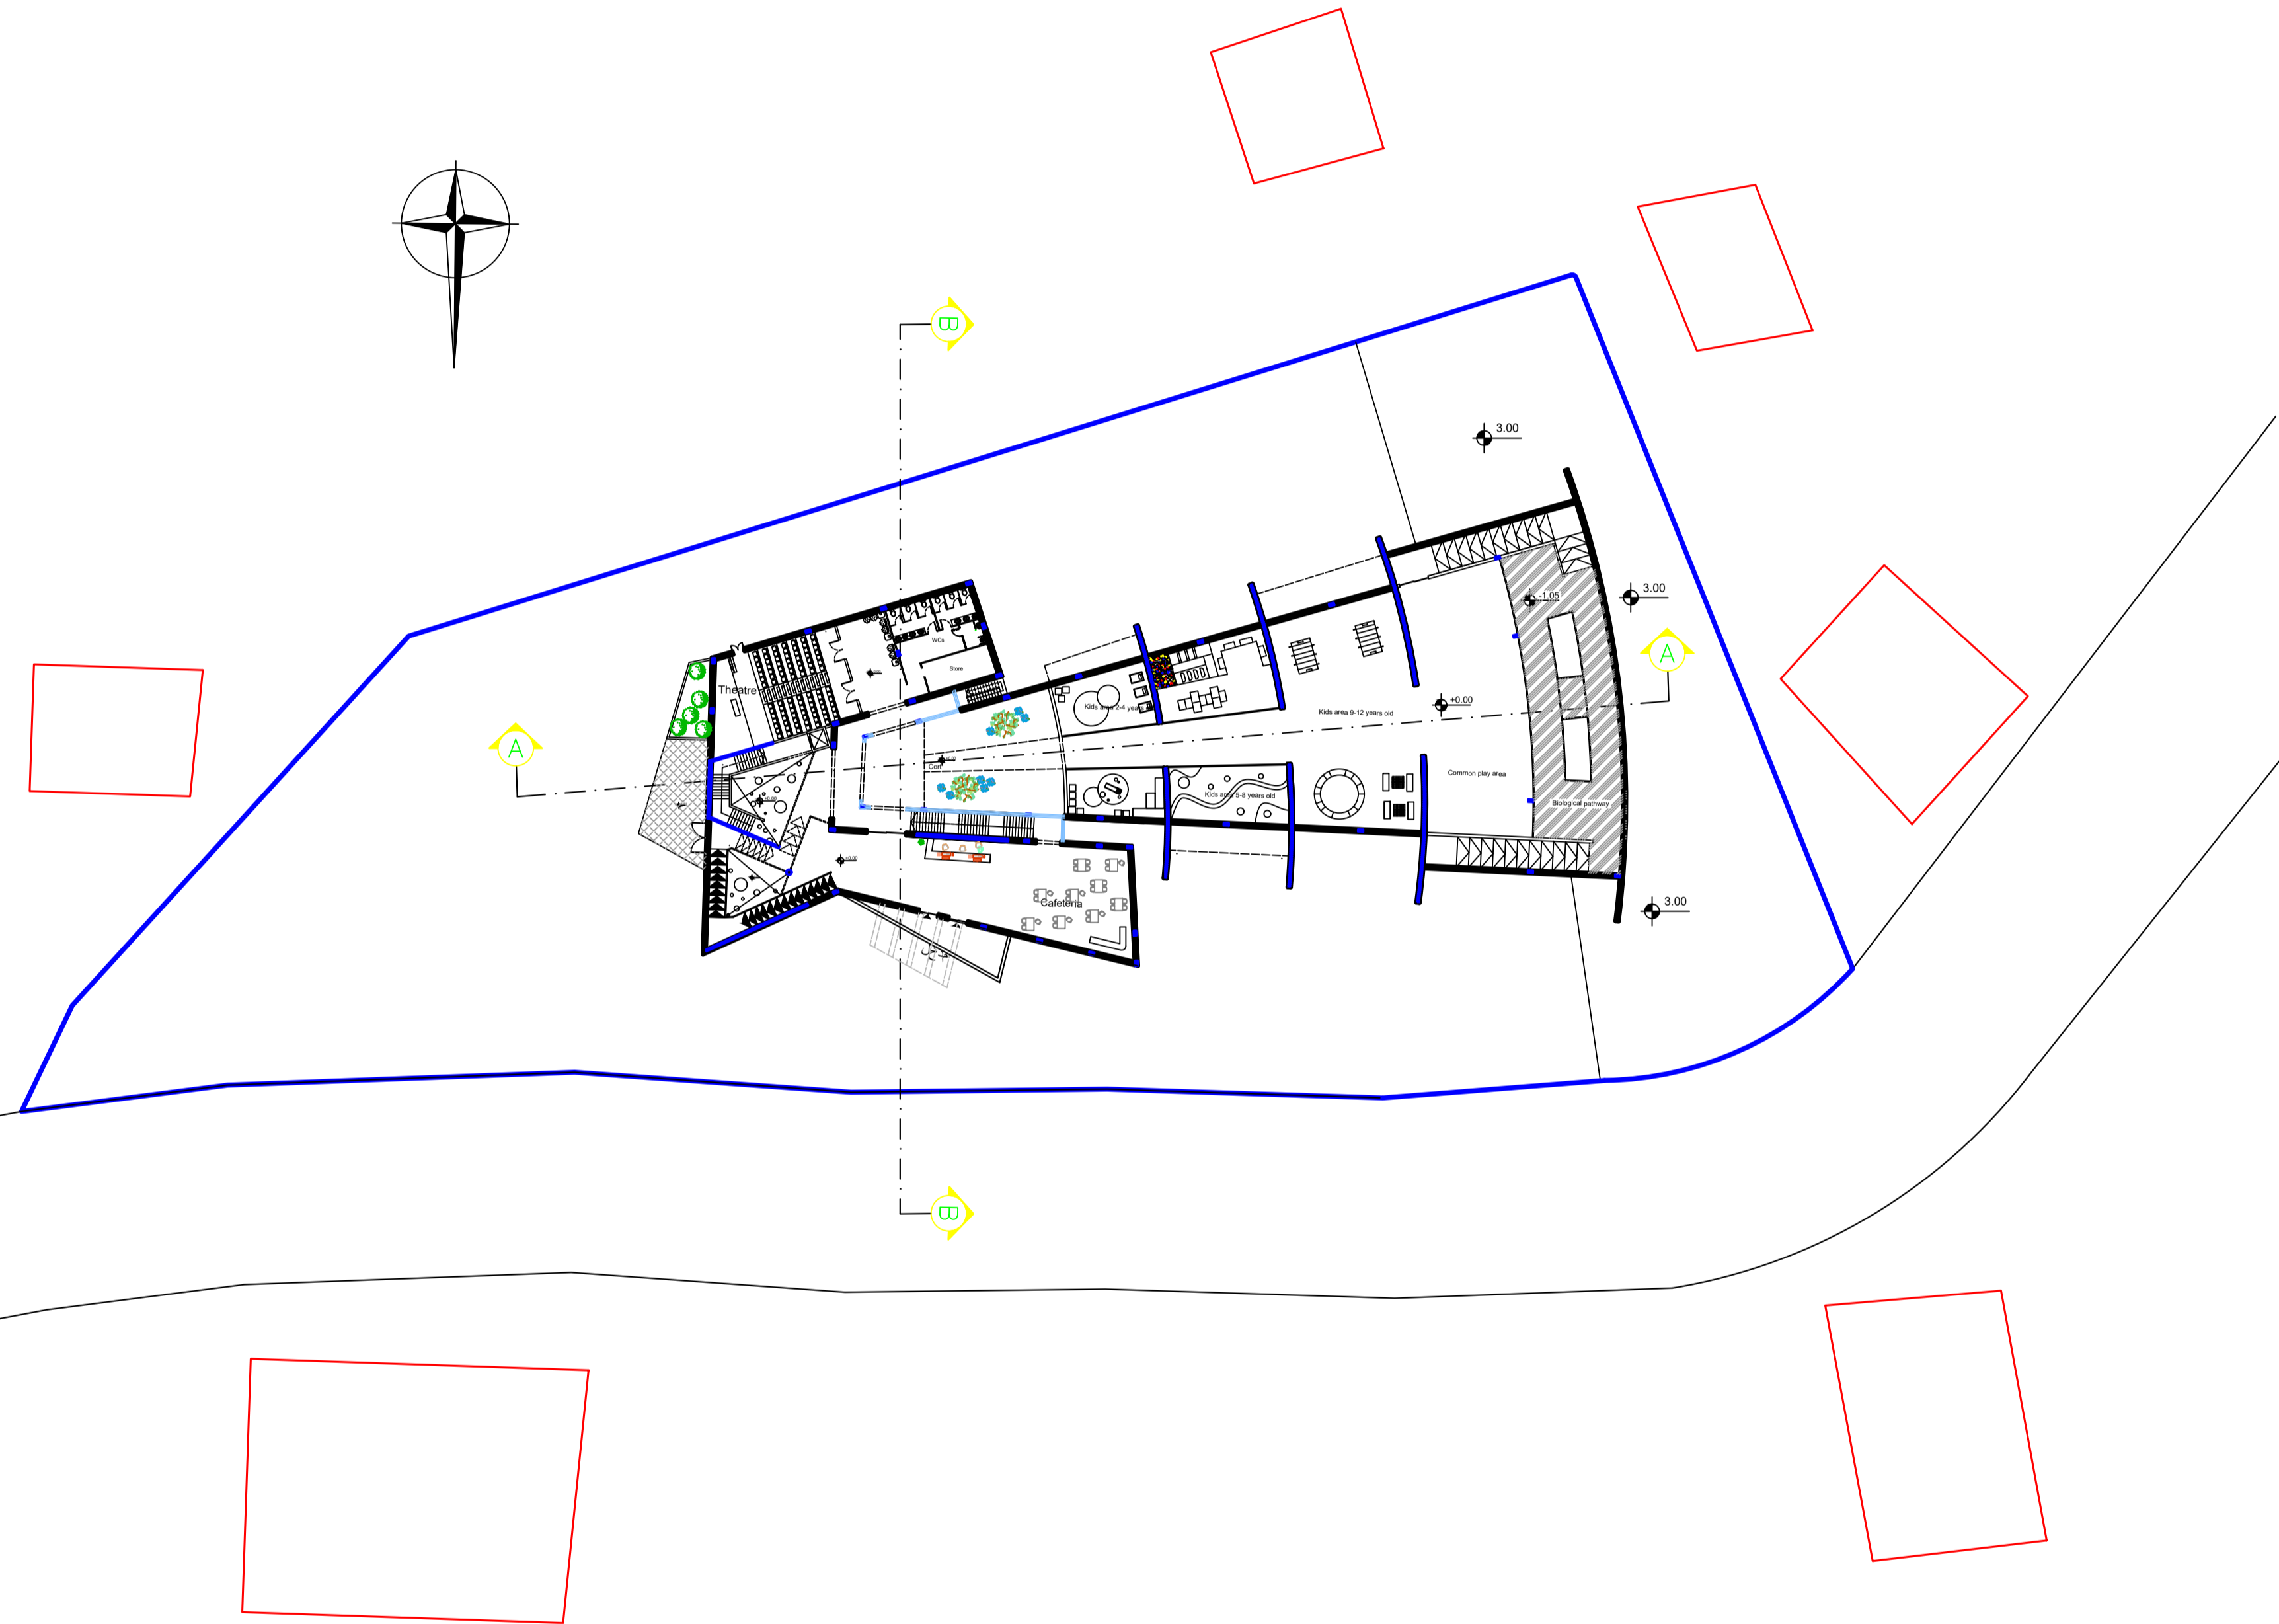

Palestine Polytechnic University
College of Engineering
Civil & Architecture Department
Architectural Engineering

Graduation Project

مركز ابداعي لتنمية مواهب
الأطفال وتطوير قدراتهم

الخليل - جبل ابو رمان

Supervisor :

Dr: Shireen alqadi
Arch : Liza Zaro

Done By :

Maha Halawany
Hussain Swaity

Drawing Title:

Ground Floor

Scale : 1 : 200

Sheet NO : A1

Date :

11 / 6/ 2020