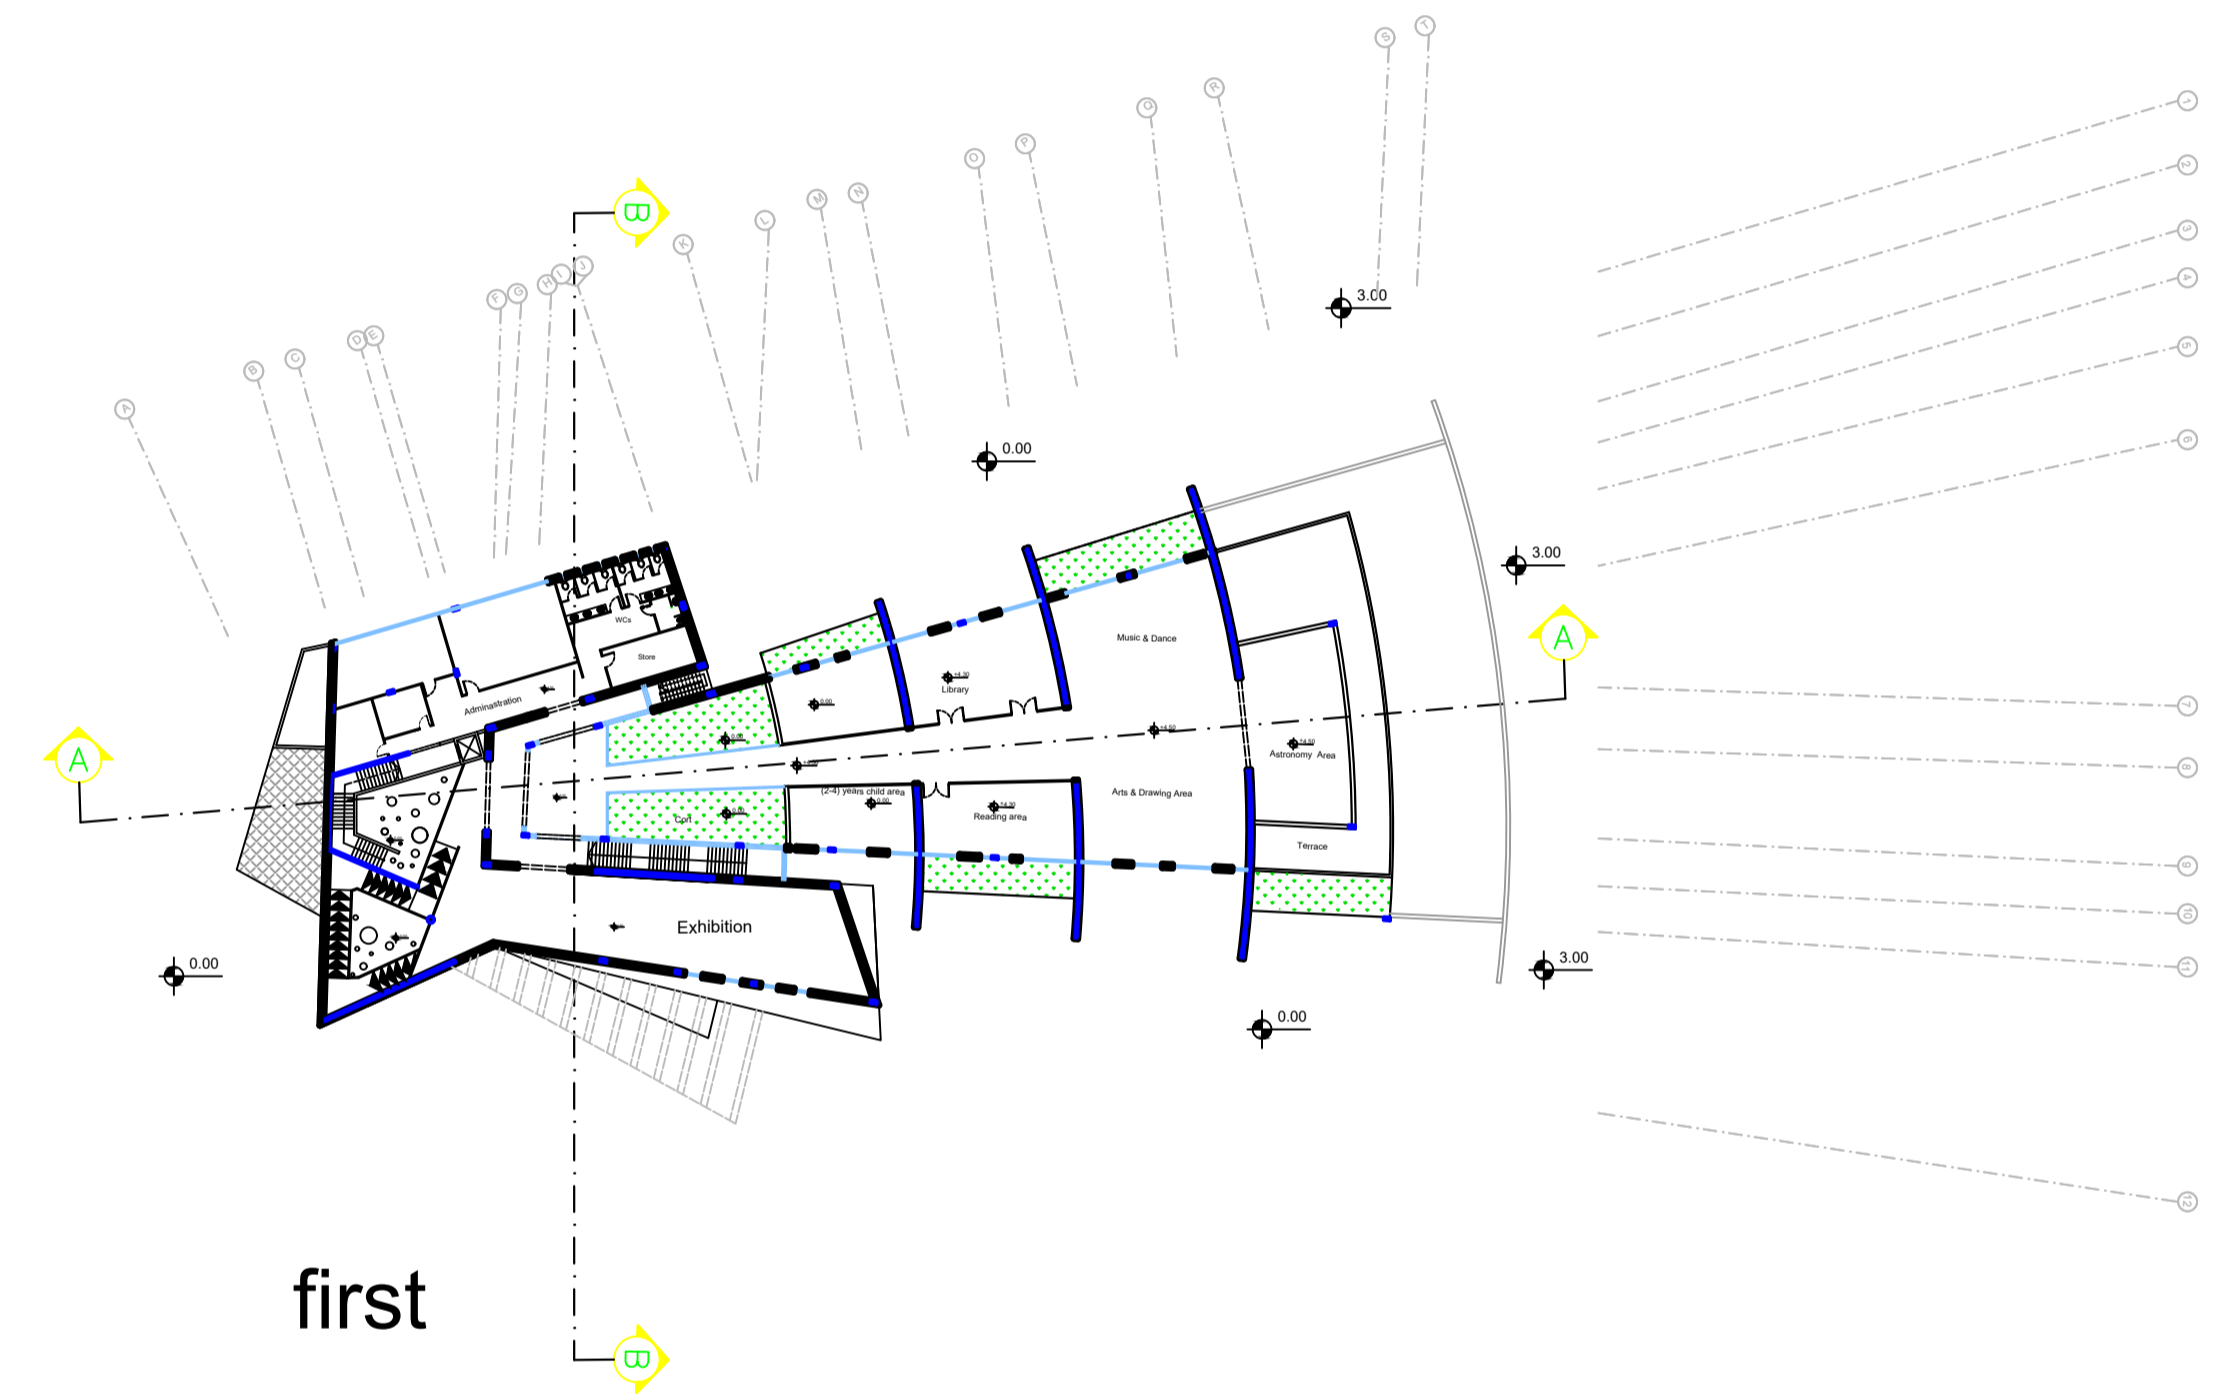

Palestine Polytechnic University
College of Engineering
Civil & Architecture Department
Architectural Engineering

Graduation Project

مركز ابداعى لتنمية مواهب
الاطفال وتطوير قدراتهم

الخليل - جبل ابو رمان

Supervisor :

Dr: Shireen alqadi

Arch : Liza Zaro

Done By :

Maha Halawany
Hussain Swaity

Drawing Title:

Dimension

Scale : 1 : 200

Sheet NO : A1

Date :

11 / 6 / 2020