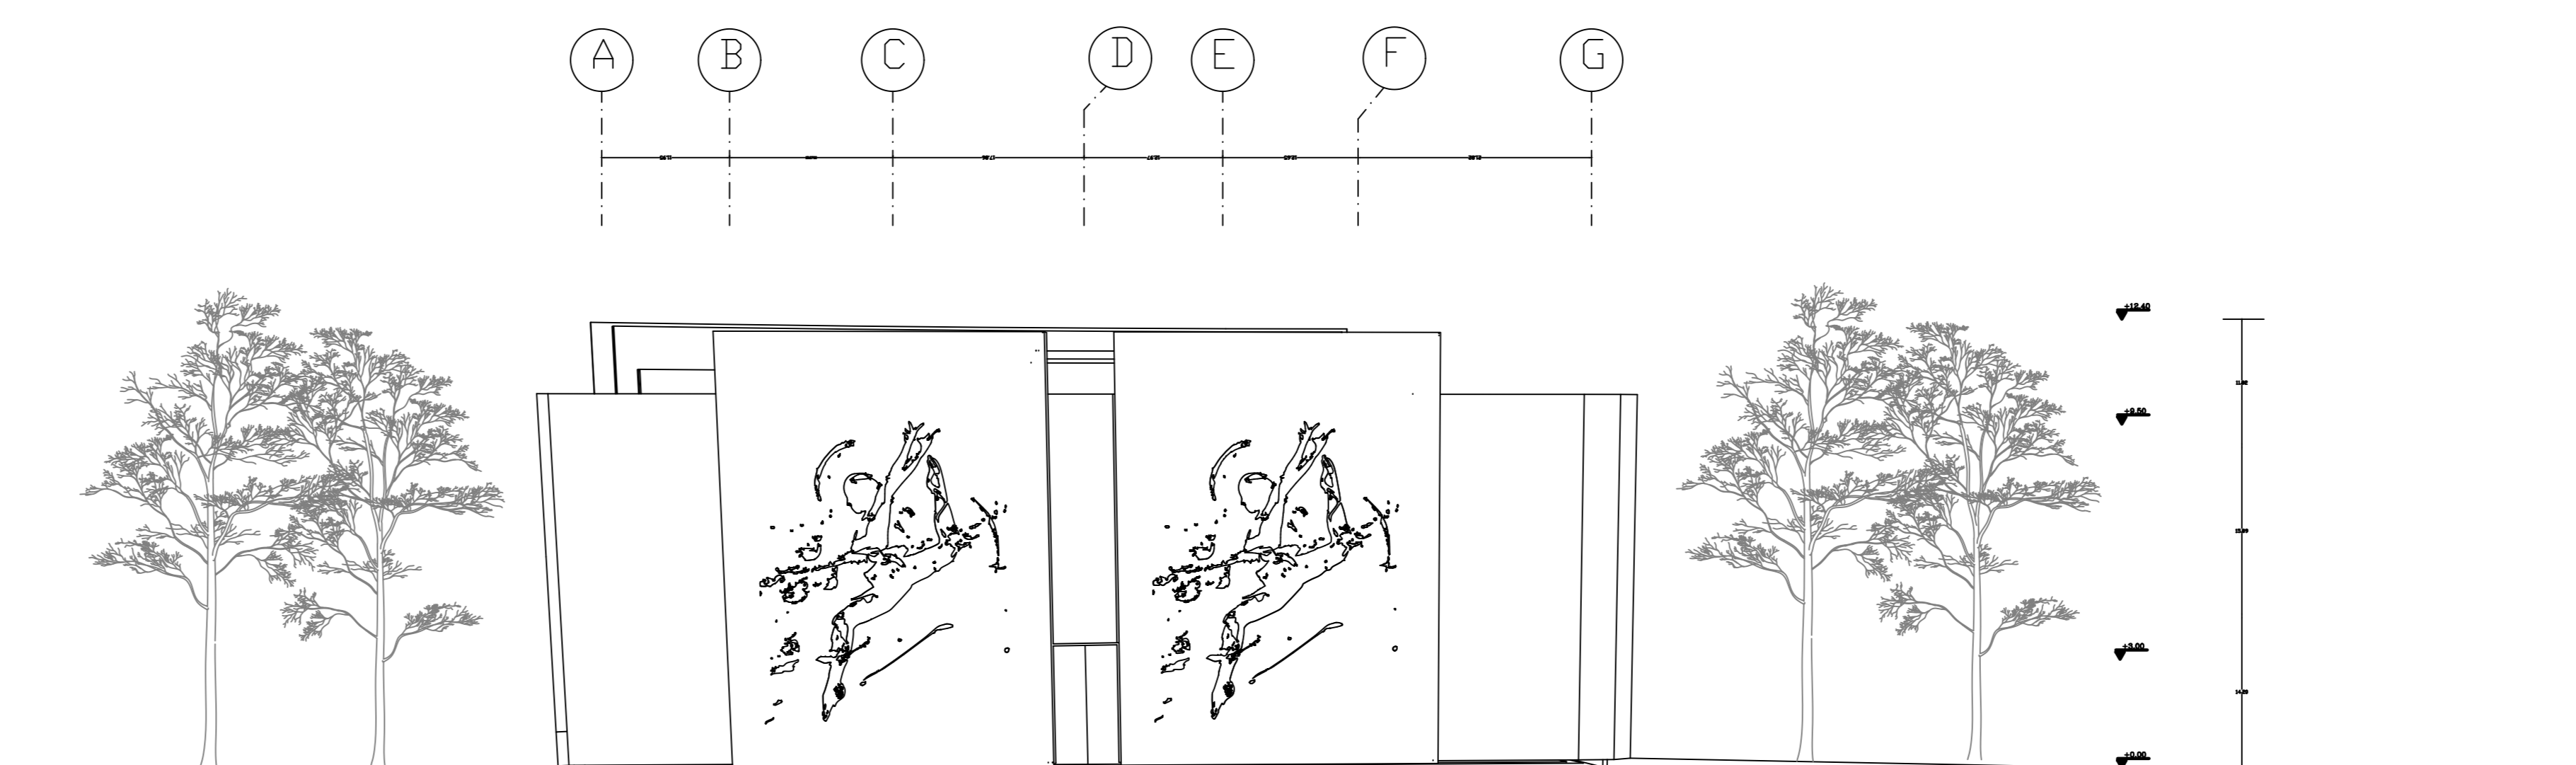

Hussain Swaity

Drawing Title:

Elevations

Scale : 1 : 200

Sheet NO : A1

Date :

11 / 6/ 2020

west Elevation

Supervisor :

Dr: Shireen alqadi

Arch : Liza Zaro

Done By :

Maha Halawany
Hussain Swaity

Drawing Title:

Elevations

Scale : 1 : 200