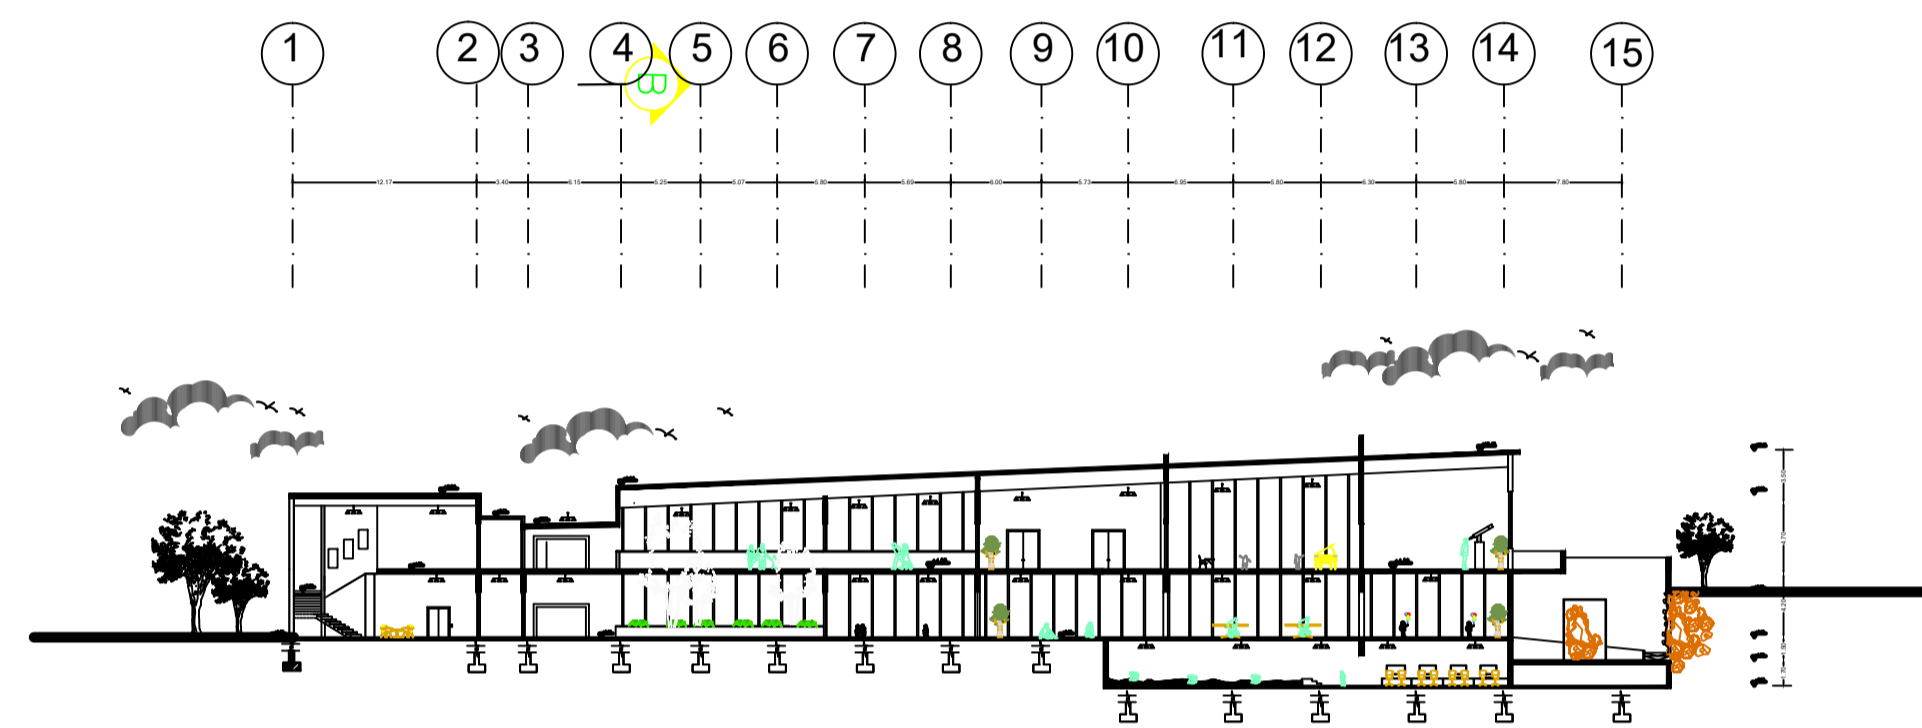

Palestine Polytechnic University
College of Engineering
Civil & Architecture Department
Architectural Engineering

Graduation Project

مركز ابداعي لتنمية جواهر
الأطفال وتطوير قدراتهم

الخليل - جبل ابو رمان

Supervisor :

Dr: Shireen alqadi

Arch : Liza Zaro

Done By :

Maha Halawany

Hussain Swaity

Drawing Title:

Site plan

Scale : 1 : 200

Sheet NO : A1

Date :

11 / 6/ 2020

Section A-A