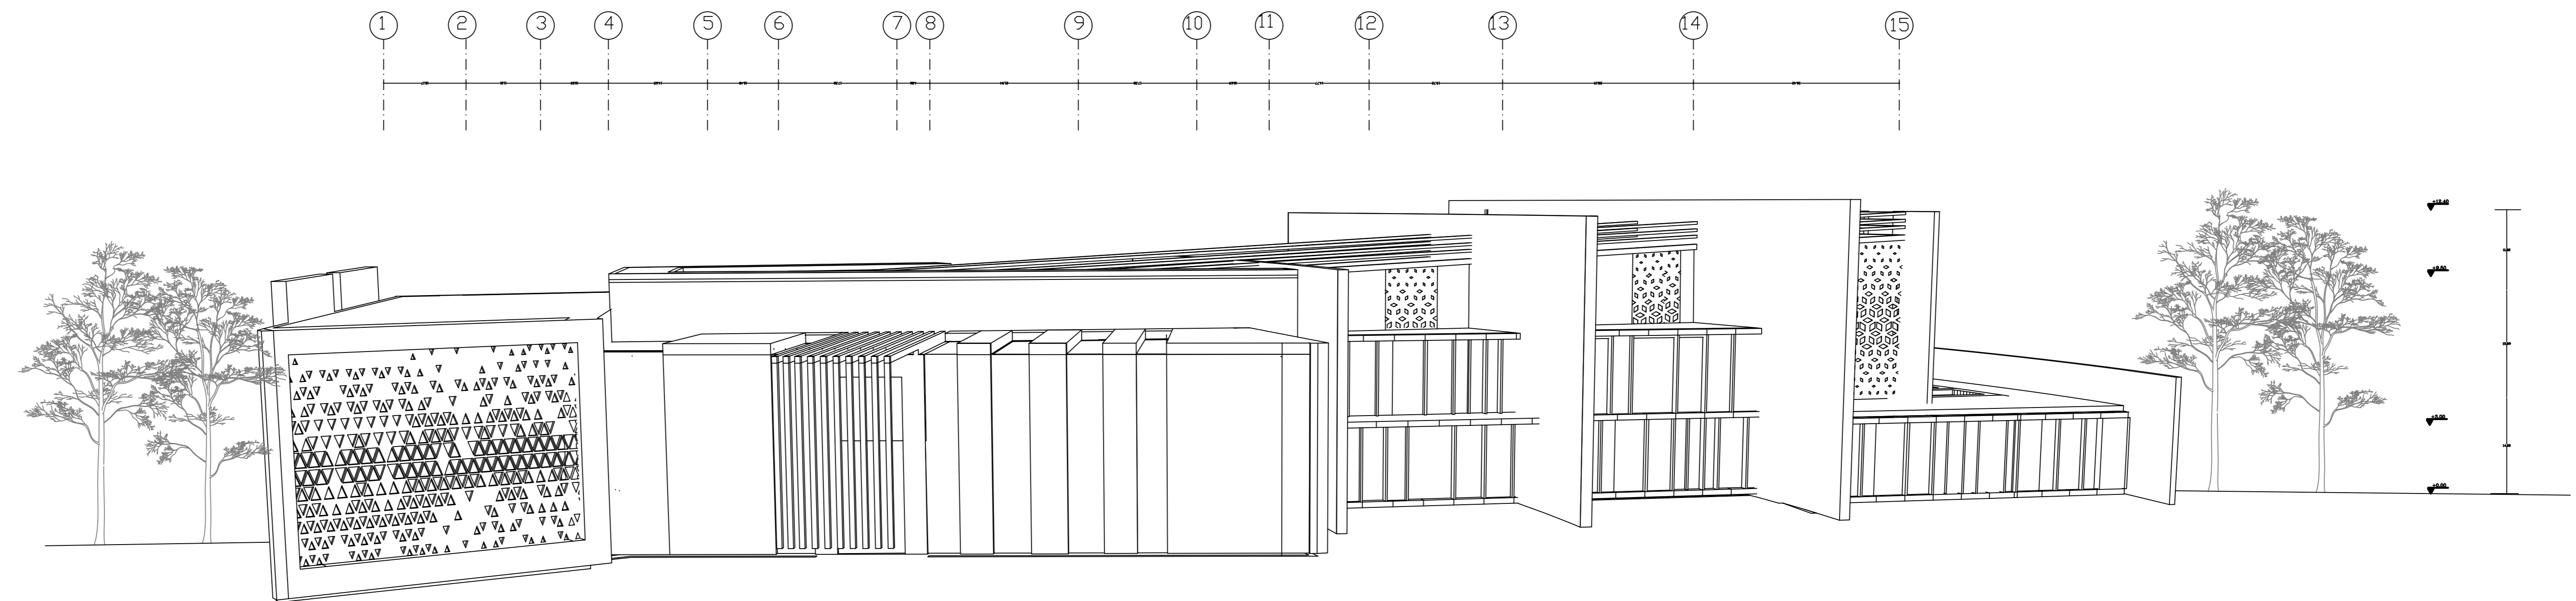

Hussain Swaity

Drawing Title:

Elevations

Scale : 1 : 200

Sheet NO : A1

Date :

11 / 6/ 2020

west Elevation

Supervisor :

Dr: Shireen alqadi

Arch : Liza Zaro

Done By :

Maha Halawany
Hussain Swaity

Drawing Title:

Elevations

Scale : 1 : 200

Sheet NO : A1

Date :

11 / 6 / 2020

North Elevation

South Elevation