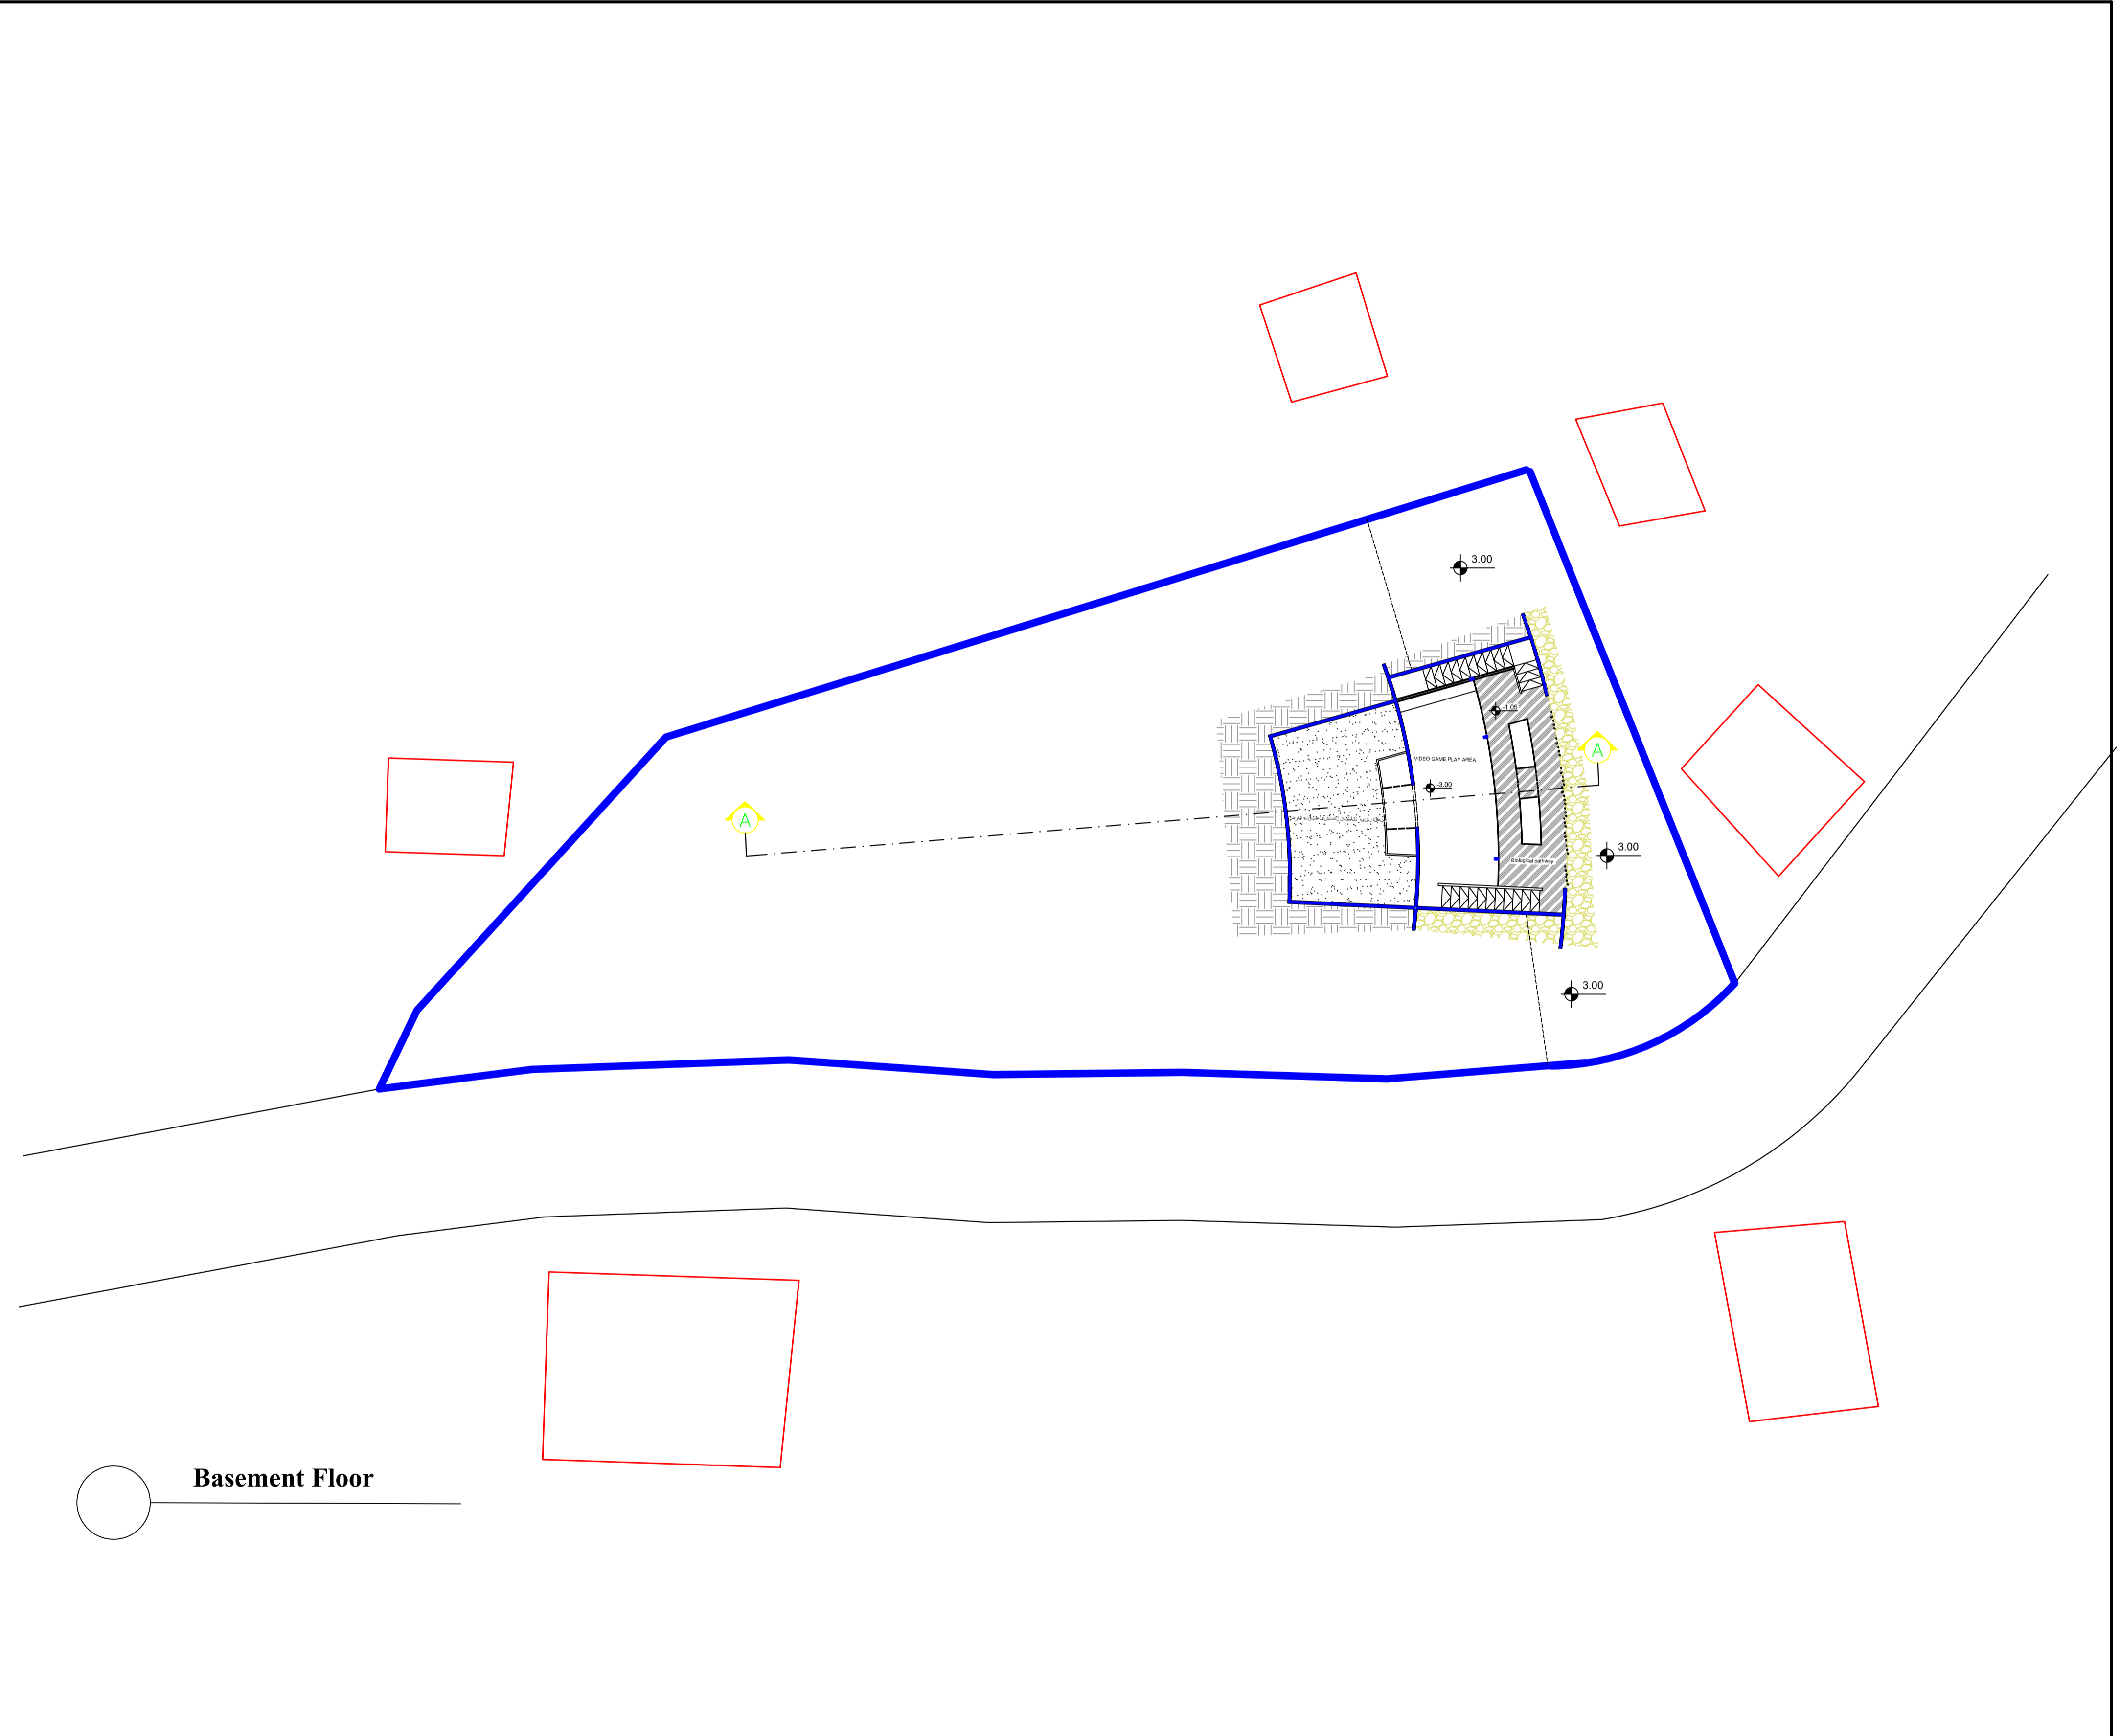

Palestine Polytechnic University
College of Engineering
Civil & Architecture Department
Architectural Engineering

Graduation Project

مركز ابداعي لتنمية مواهب
الأطفال وتطوير قدراتهم

الخليل - جبل ابو رمان

Supervisor :

Dr: Shireen alqadi
Arch : Liza Zaro

Done By :

Maha Halawany
Hussain Swaity

Drawing Title:

Basement Floor

Scale : 1 : 200

Sheet NO : A1

Date :

11 / 6/ 2020